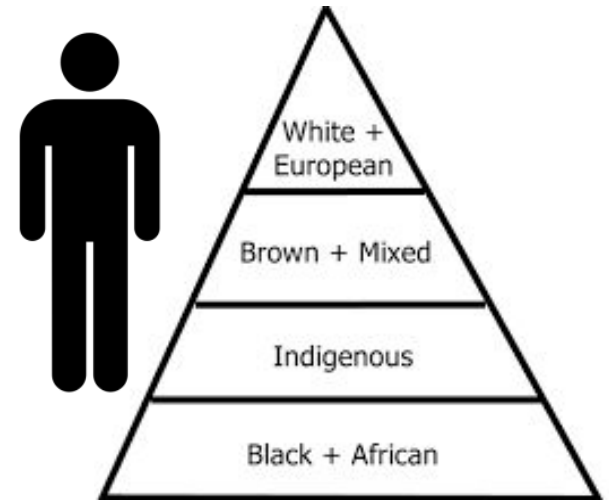

# John's Justice

By: Alan C. & Jed E.

## Household wealth of Black and white Americans

"Racism is an ego-based human dysfunction"  
-James E. Washington

Superiority & Ego = Racism and  
Overlooking upon others